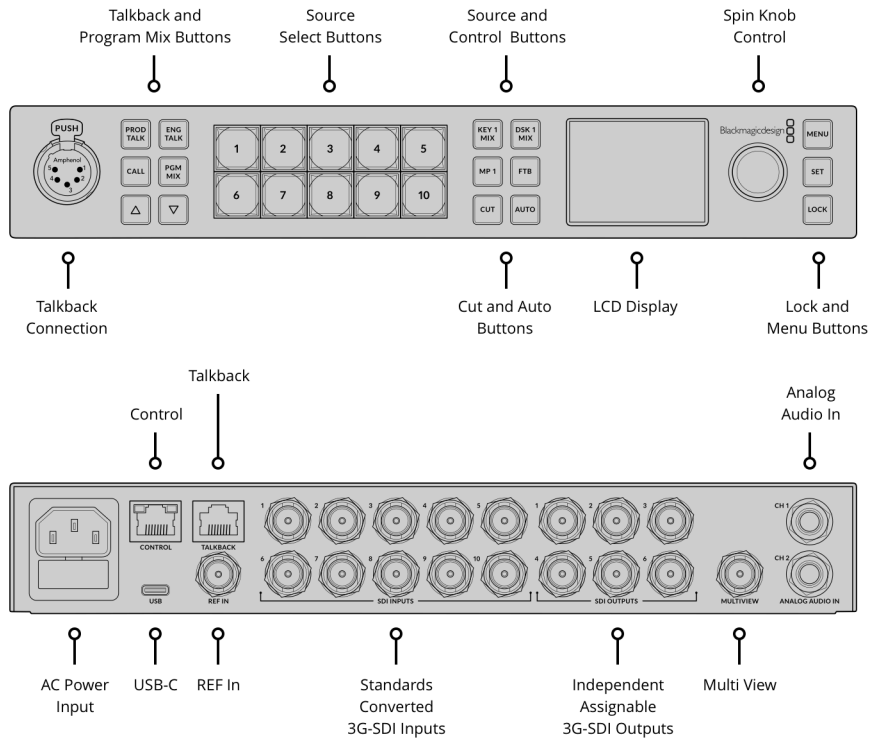

Standards

SD Video Standards

None

HD Video Standards

720p50, 720p59.94, 720p60
1080i50, 1080i59.94, 1080i60
1080p23.98, 1080p24, 1080p25,
1080p29.97, 1080p30, 1080p50,
1080p59.94, 1080p60

SDI Compliance

SMPTE 292M, SMPTE 296M,
SMPTE 424M, SMPTE 425M level A
and B.

Video Sampling

4:2:2

Color Precision

10-bit.

Color Space

REC 709

SDI Auto Switching

Automatically detects between 1.5G-SDI and level A or level B 3G-SDI.

Product Specifics

Upstream Keys

4

Mix Minus Support

Yes

Pattern Generators

5

Downstream Keys

1

Linear/Luma Keys

5

Color Generators

2

Advanced Chroma Keys

4

Transition Keyer (Stinger/DVE)

1 Stinger, 1 DVE.

Control Panel

Front fascia emergency switching, software or optional hardware panel.

Talkback Support

Yes

Total Number of Layers

7

Routable Windows

16