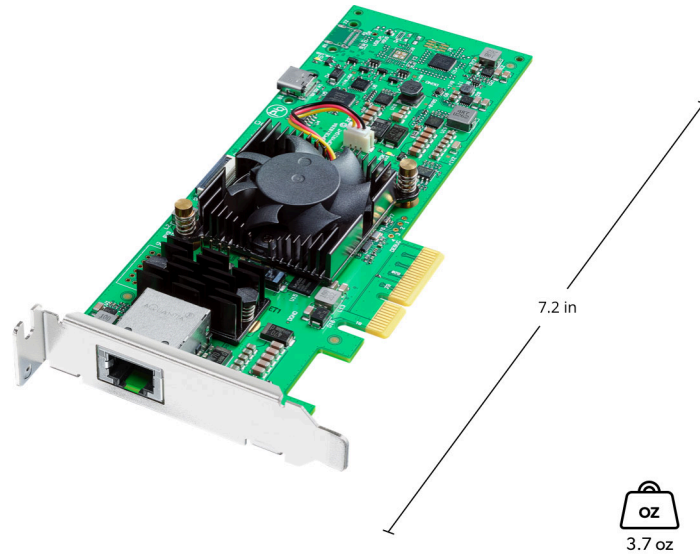

Physical Specifications

Operating Systems

Mac 14.0 Sonoma,
Mac 15.0 Sequoia or later.

Windows 10, 64-bit.
Windows 11.

Linux

Power Requirements

Power Consumption

10 Watts

Environmental Specifications

Operating Temperature

5° to 40° C (32° to 104° F)

Storage Temperature

-20° to 45° C (-4° to 113° F)

Relative Humidity

0% to 90% non-condensing

What's Included

DeckLink IP HD
Low profile slot bracket
Welcome wallet with QR code for software download