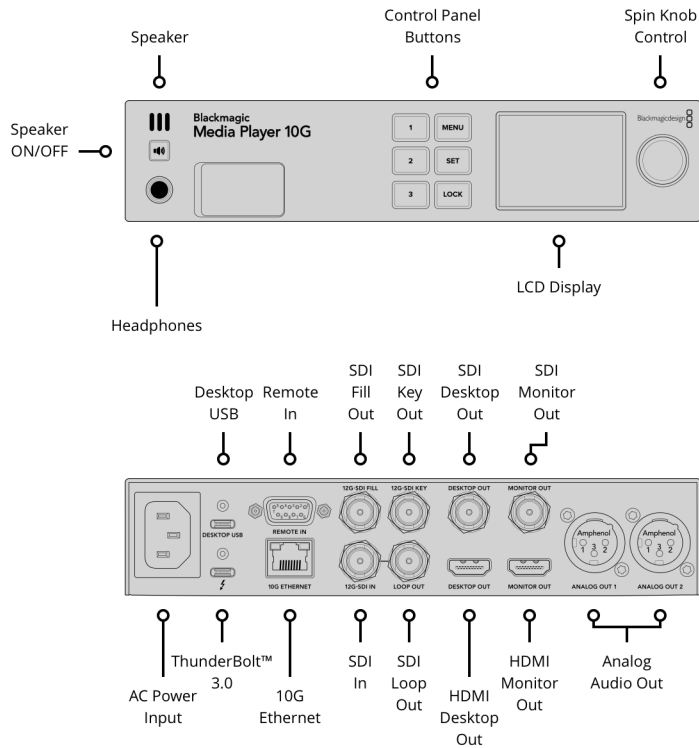

Supported Codecs

Video Codecs

AVC-Intra, AVCHD, Canon XF MPEG2, Digital SLR, DV-NTSC, DV-PAL, DVCPRO50, DVCPROHD, DPX, HDV, HEVC, XDCAM EX, XDCAM HD, XDCAM HD422, DNxHR & DNxHD, Apple ProRes 4444, Apple ProRes 422 HQ, Apple ProRes 422, Apple ProRes LT, Apple ProRes 422 Proxy, Uncompressed 8-bit 4:2:2, Uncompressed 10-bit 4:2:2, Uncompressed 10-bit 4:4:4.

Software

Software Included

Media Express, Disk Speed Test, LiveKey, Blackmagic Desktop Video Utility and Blackmagic driver on Mac OS and Windows. Media Express, Blackmagic Desktop Video Utility and Blackmagic driver on Linux.

Internal Software Upgrade

Firmware built into software driver. Software driver loads upgrades at system start or via updater software.