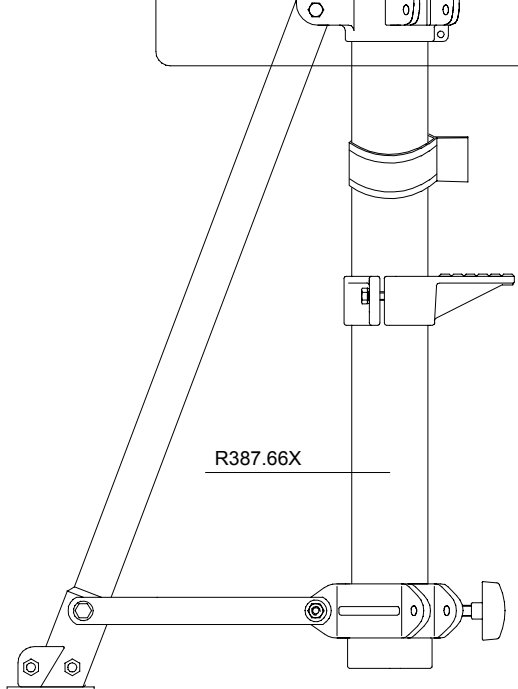

VERSIONE: 003
DEL: 2000-04-17

FOR 3rd SCT
SPARE LIST
SEE DRAWING:
ART.
R387.13

FOR GEARED COLUMN
ORDER CODE:
R387.19

FOR CRANKCASE
SPARE LIST
SEE DRAWING:
ART.
R387.01

371.01B

CABLE GRIP

R387.35

E387.507BR

R069.31

R387.06

R387.28X

R387.08X

R387.32

R387.66X