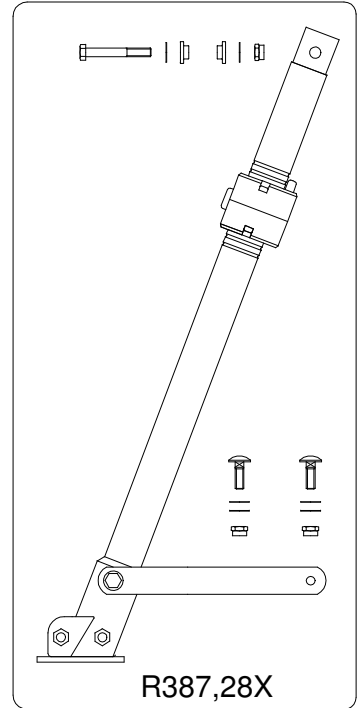

2005-09-30

FOR 3rd SCT
SPARE LIST
SEE DRAWING:
ART.
R387,13

FOR GEARED COLUMN
ORDER CODE:
R387,19

FOR CRANKCASE
SPARE LIST
SEE DRAWING:
ART.
R387,01

R387,66X